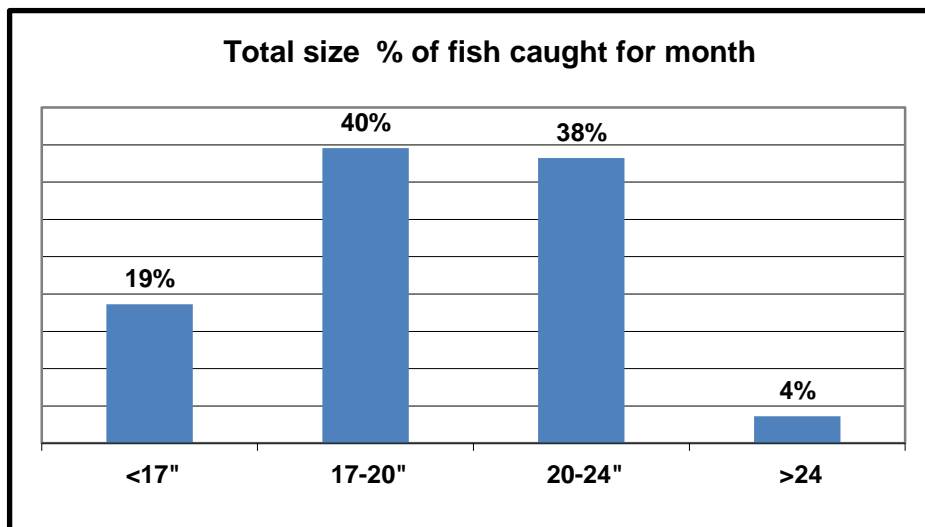

Weekly Creel Summary

Oct. 8 & 9, 2011

2 days of surveying

	Boat	Shore	Total
# of Anglers Checked	131	73	204
Total Hours Fished	683	348.0	1031.0
Total # Throwbacks	706	139	845
<17"	18%	22%	19%
17-20"	39%	43%	40%
20-24"	40%	29%	38%
>24"	3%	7%	4%
# Keepers Checked			40
Average Length in inches			19.5
Total Fish per Angler	5.39	1.90	4.3
Total Hours per Fish	0.9	1.9	1.2

Fish over 24 inches

<u>B/S</u>	<u>Date</u>	<u>Inches</u>	<u>Weight</u>	<u>Location</u>
B	10/8	27.4	7.7 lbs.	Pyramid area
B	10/8	25.4	8.4 lbs.	Pyramid area
B	10/8	26.2	7.4 lbs.	Pyramid area