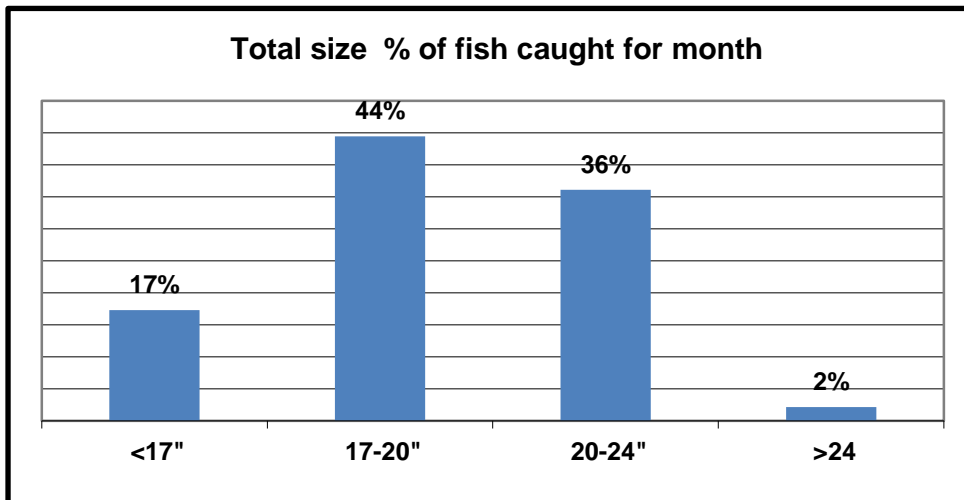

Weekly Creel Summary

Oct. 1 & 2, 2011

2 days of surveying

	Boat	Shore	Total
# of Anglers Checked	174	142	316
Total Hours Fished	881.5	861.5	1743.0
Total # Throwbacks	1258	486	1744
<17"	15%	23%	17%
17-20"	46%	41%	44%
20-24"	37%	33%	36%
>24"	2%	3%	2%
# Keepers Checked			88
Average Length in inches			18.9
Total Fish per Angler	7.23	3.42	5.8
Total Hours per Fish	0.7	1.5	1.0

Fish over 24 inches

<u>B/S</u>	<u>Date</u>	<u>Inches</u>	<u>Weight</u>	<u>Location</u>
B	10/1	26.5	7.2 lbs.	Spider Point
B	10/1	24	5.7 lbs.	Spider Point